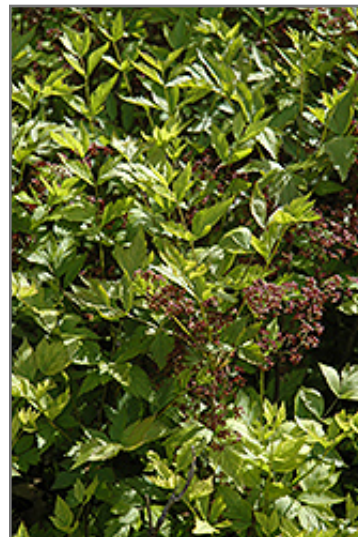

Shrub Yellowroot

Xanthorhiza simplicissima

Height: 30 inches

Spread: 24 inches

Sunlight: ● ●

Hardiness Zone: 3a

Description:

A mat-like spreading shrub with erect leggy stems; a North American native plant that is an excellent alternative to invasive groundcovers; prefers well drained soil but will tolerate heavy wet soil; brownish purple flowers in spring add seasonal interest

Ornamental Features

Shrub Yellowroot is draped in stunning clusters of burgundy flowers with antique red centers along the branches in mid spring before the leaves. It has green deciduous foliage. The glossy pointy pinnately compound leaves turn antique red in fall. It produces yellow capsules from early to mid fall.

Landscape Attributes

Shrub Yellowroot is a multi-stemmed deciduous shrub with an upright spreading habit of growth. Its relatively fine texture sets it apart from other landscape plants with less refined foliage.

This is a relatively low maintenance shrub, and should not require much pruning, except when necessary, such as to remove dieback. It has no significant negative characteristics.

Shrub Yellowroot is recommended for the following landscape applications;

- Mass Planting
- General Garden Use
- Groundcover

Shrub Yellowroot flowers
Photo courtesy of NetPS Plant Finder